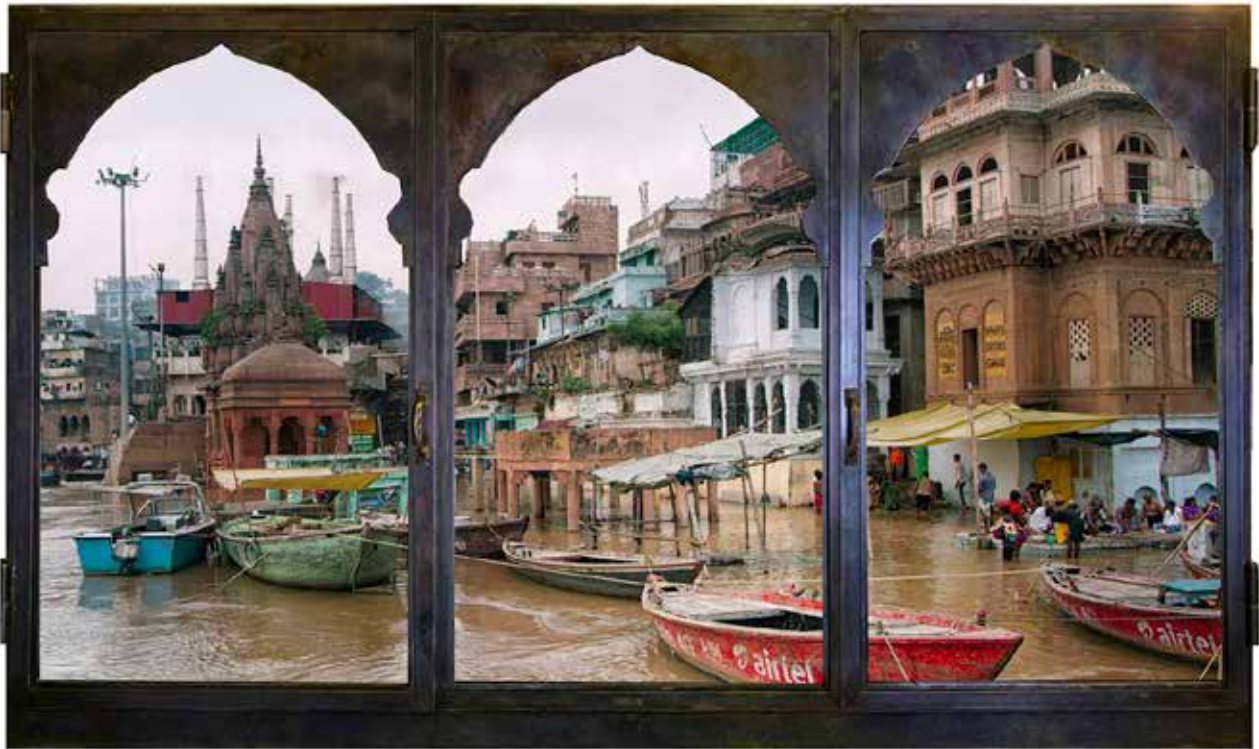

Video length: 24 hours

Limited Edition of 10 + 3 AP + 2 Prototypes

Courtesy of Gallery ALL

Window 65": L 99.5 cm x W 13.5 cm x H 165 cm; weight: 120 kg

Window 75": L 112.5 cm x W 15 cm x H 188.5 cm; weight 175 kg

Window 86": L 128.5 cm x W 18 cm x H 214.5 cm; weight 215 kg

ANOTHERVIEW

ANOTHERVIEW No.14: On the Ganges during monsoon

Place: Manikarnika ghat, Varanasi, India

Date: 29th of August 2018

Materials: treated iron, glass, electronic components